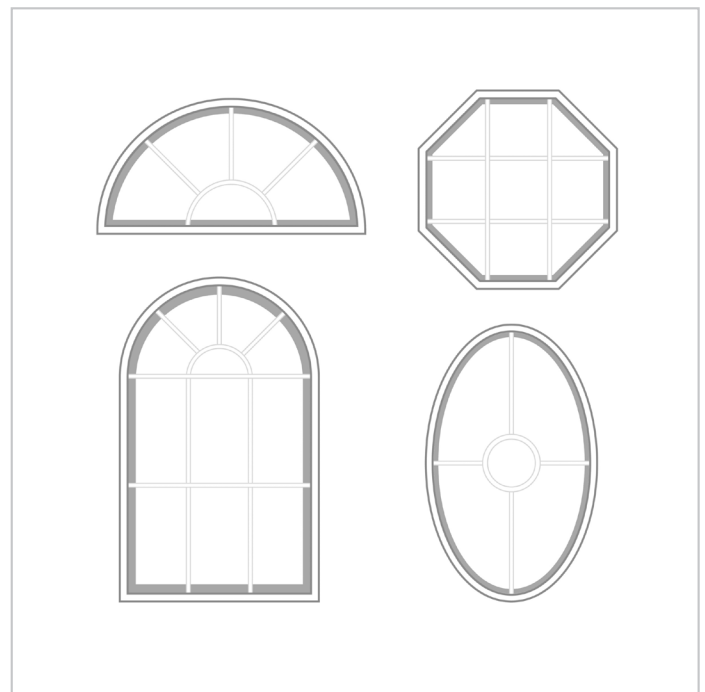

**MASTERVIEW
WINDOWS**

BY KAS KEL

Specialty Shapes

Architectural freedom doesn't mean sacrificing efficiency

Kas-Kel Specialty Shapes allow for unusual and uniquely shaped windows to function with the same energy efficiency and functional integrity as our other time-tested vinyl windows.

For building or remodeling, these vinyl windows open a new world of possibilities.

Shape Options

- Gothic/Half-Gothic
- Circle Top
- Eyebrow
- Oval/Half-Oval
- Full Circle
- Ellipse
- Transom
- Quarter Arch
- Operating Octagon
- Custom Shapes